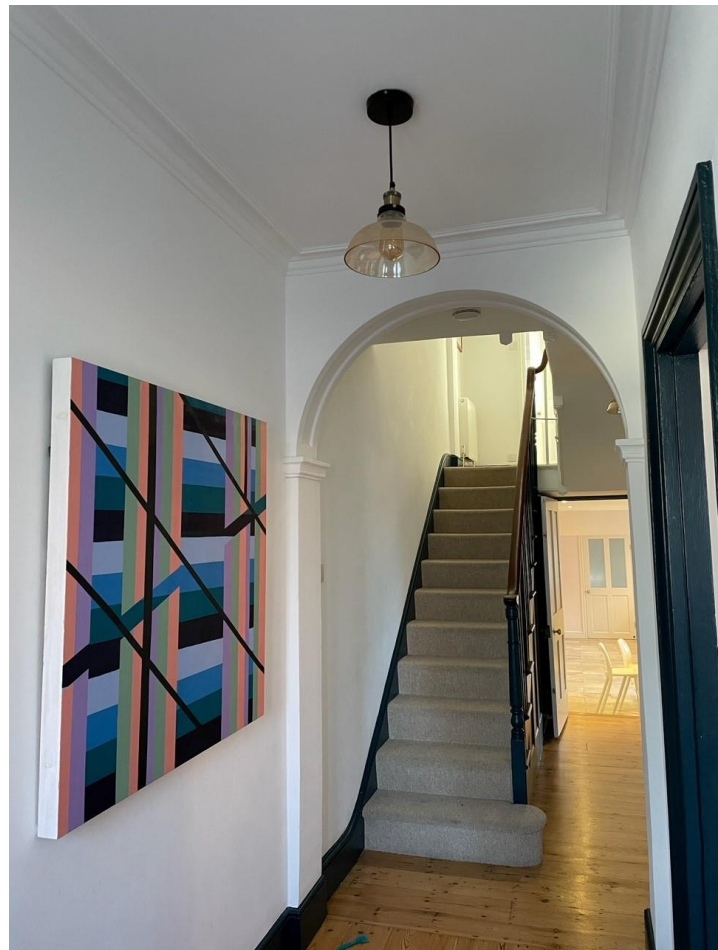

CREDITS

Project Photographs: The owner

Completed: 2021